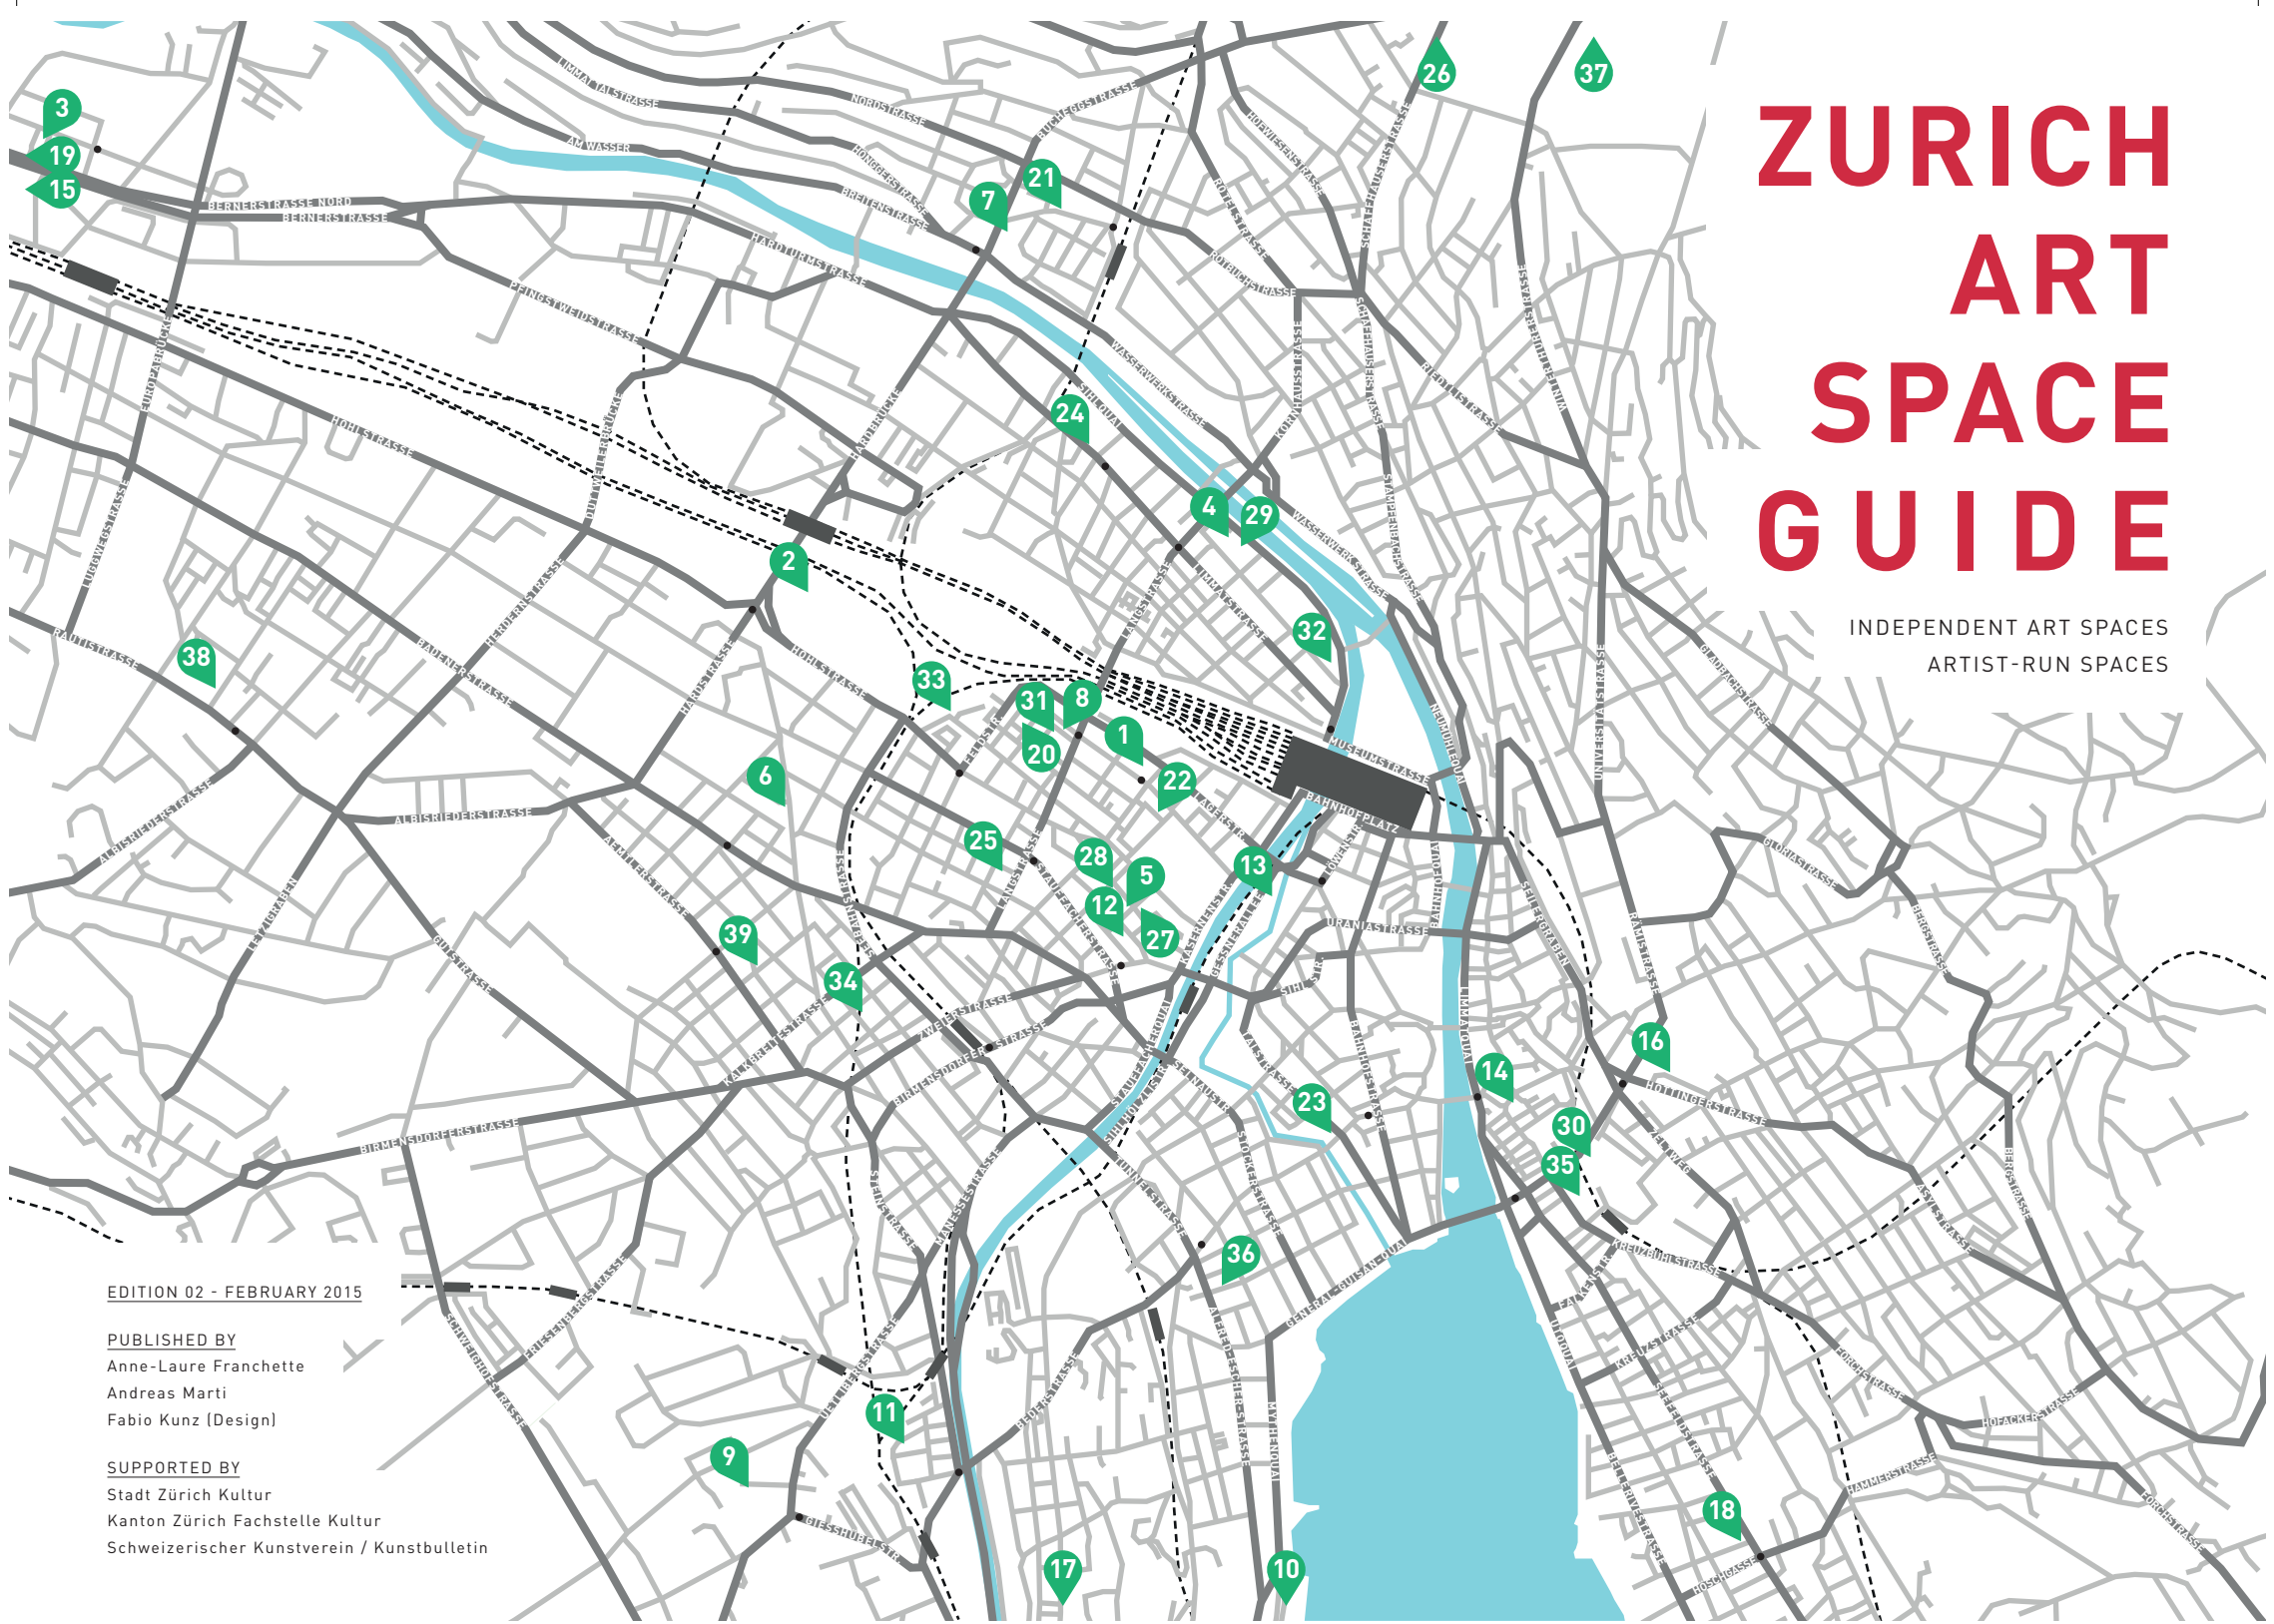

ZÜRICH ART SPACE GUIDE

INDEPENDENT ART SPACES
ARTIST-RUN SPACES

EDITION 02 - FEBRUARY 2015

PUBLISHED BY
Anne-Laure Franchette
Andreas Marti
Fabio Kunz (Design)

SUPPORTED BY
Stadt Zürich Kultur
Kanton Zürich Fachstelle Kultur
Schweizerischer Kunstverein / Kunstbulletin